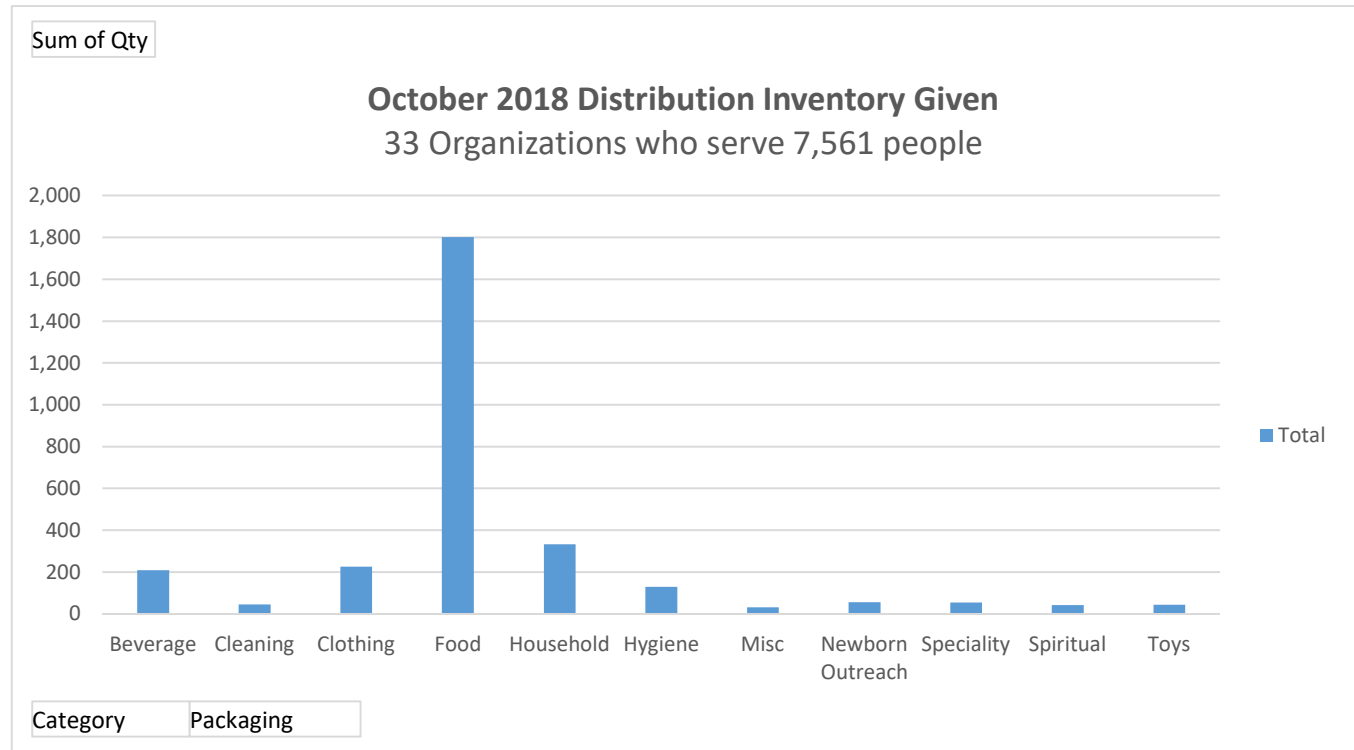

Pivot Table Inv Given

Row Labels	Sum of Qty
Beverage	209
Cleaning	45
Clothing	226
Food	1,802
Household	333
Hygiene	129
Misc	32
Newborn Outreach	56
Speciality	54
Spiritual	43
Toys	44
Grand Total	2,973

Map of Area Served